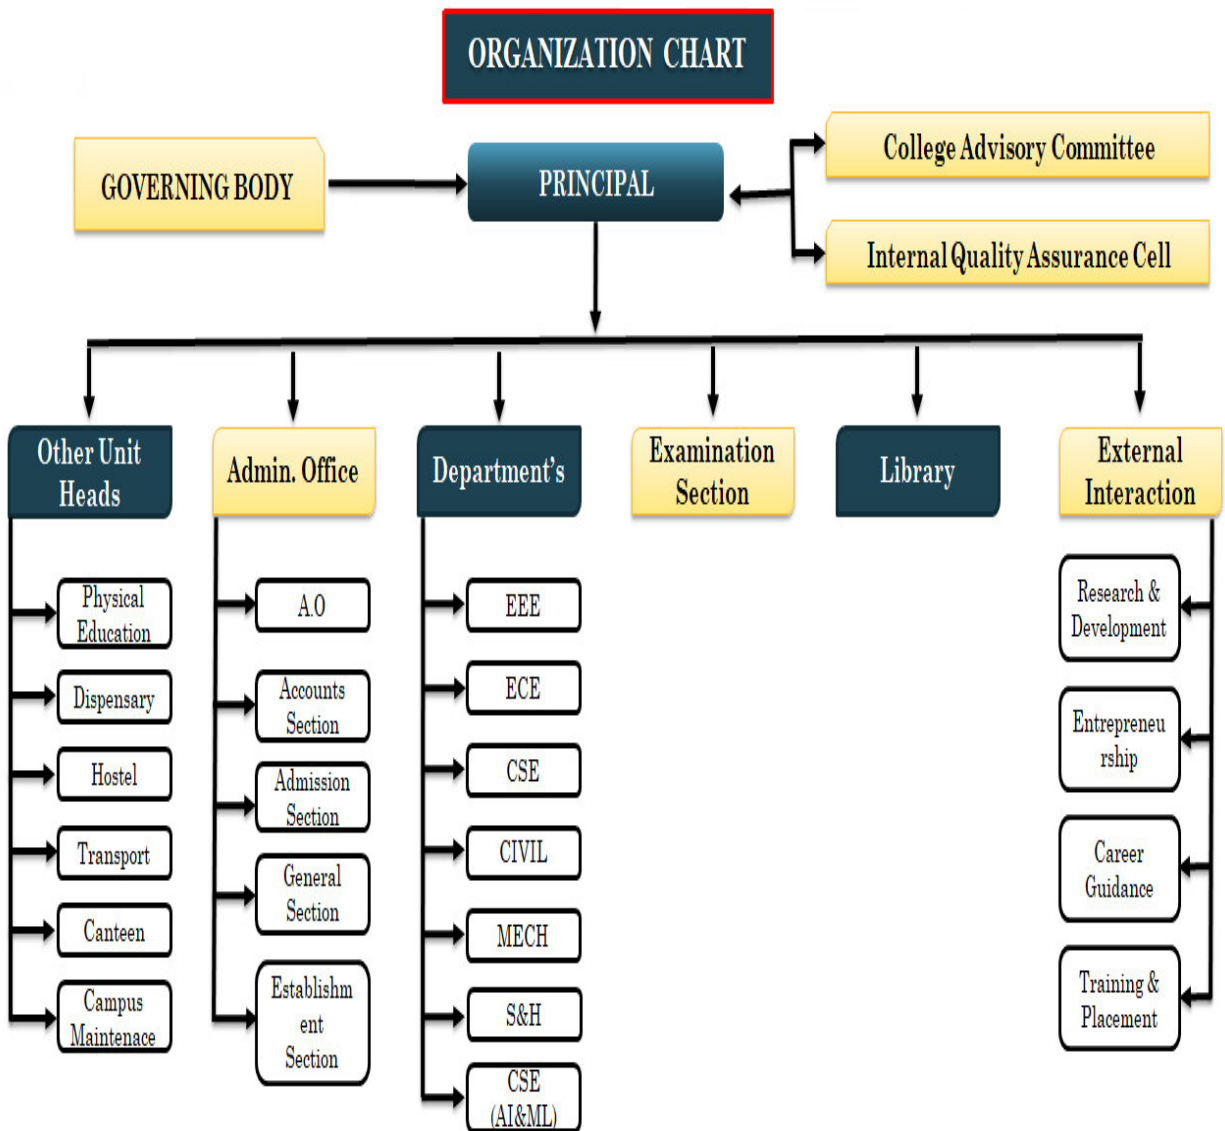

ORGANIZATION CHART:

[Signature]
Principal
 Christu Jyothi Institute of Technology & Science
 Colombo Nagar, Yeshwanthapuram (Vill)
 Jangaon(Mdl), Jangaon (Dist)-506167.